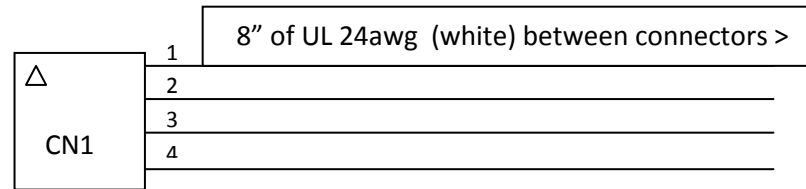

Issue	Revision	Date
Rev. A	Release for production	1/5/09
RevB	Wire Update	1/12/2012

Connector Location	Housing P/N	MFG	Housing Per	Contact P/N	Contact Per
CN1	3-640441-4	Tyco	1	IDC	N/A
CN2	Unterminated				
Wire	8504-100-09	Belden	4x 8"		